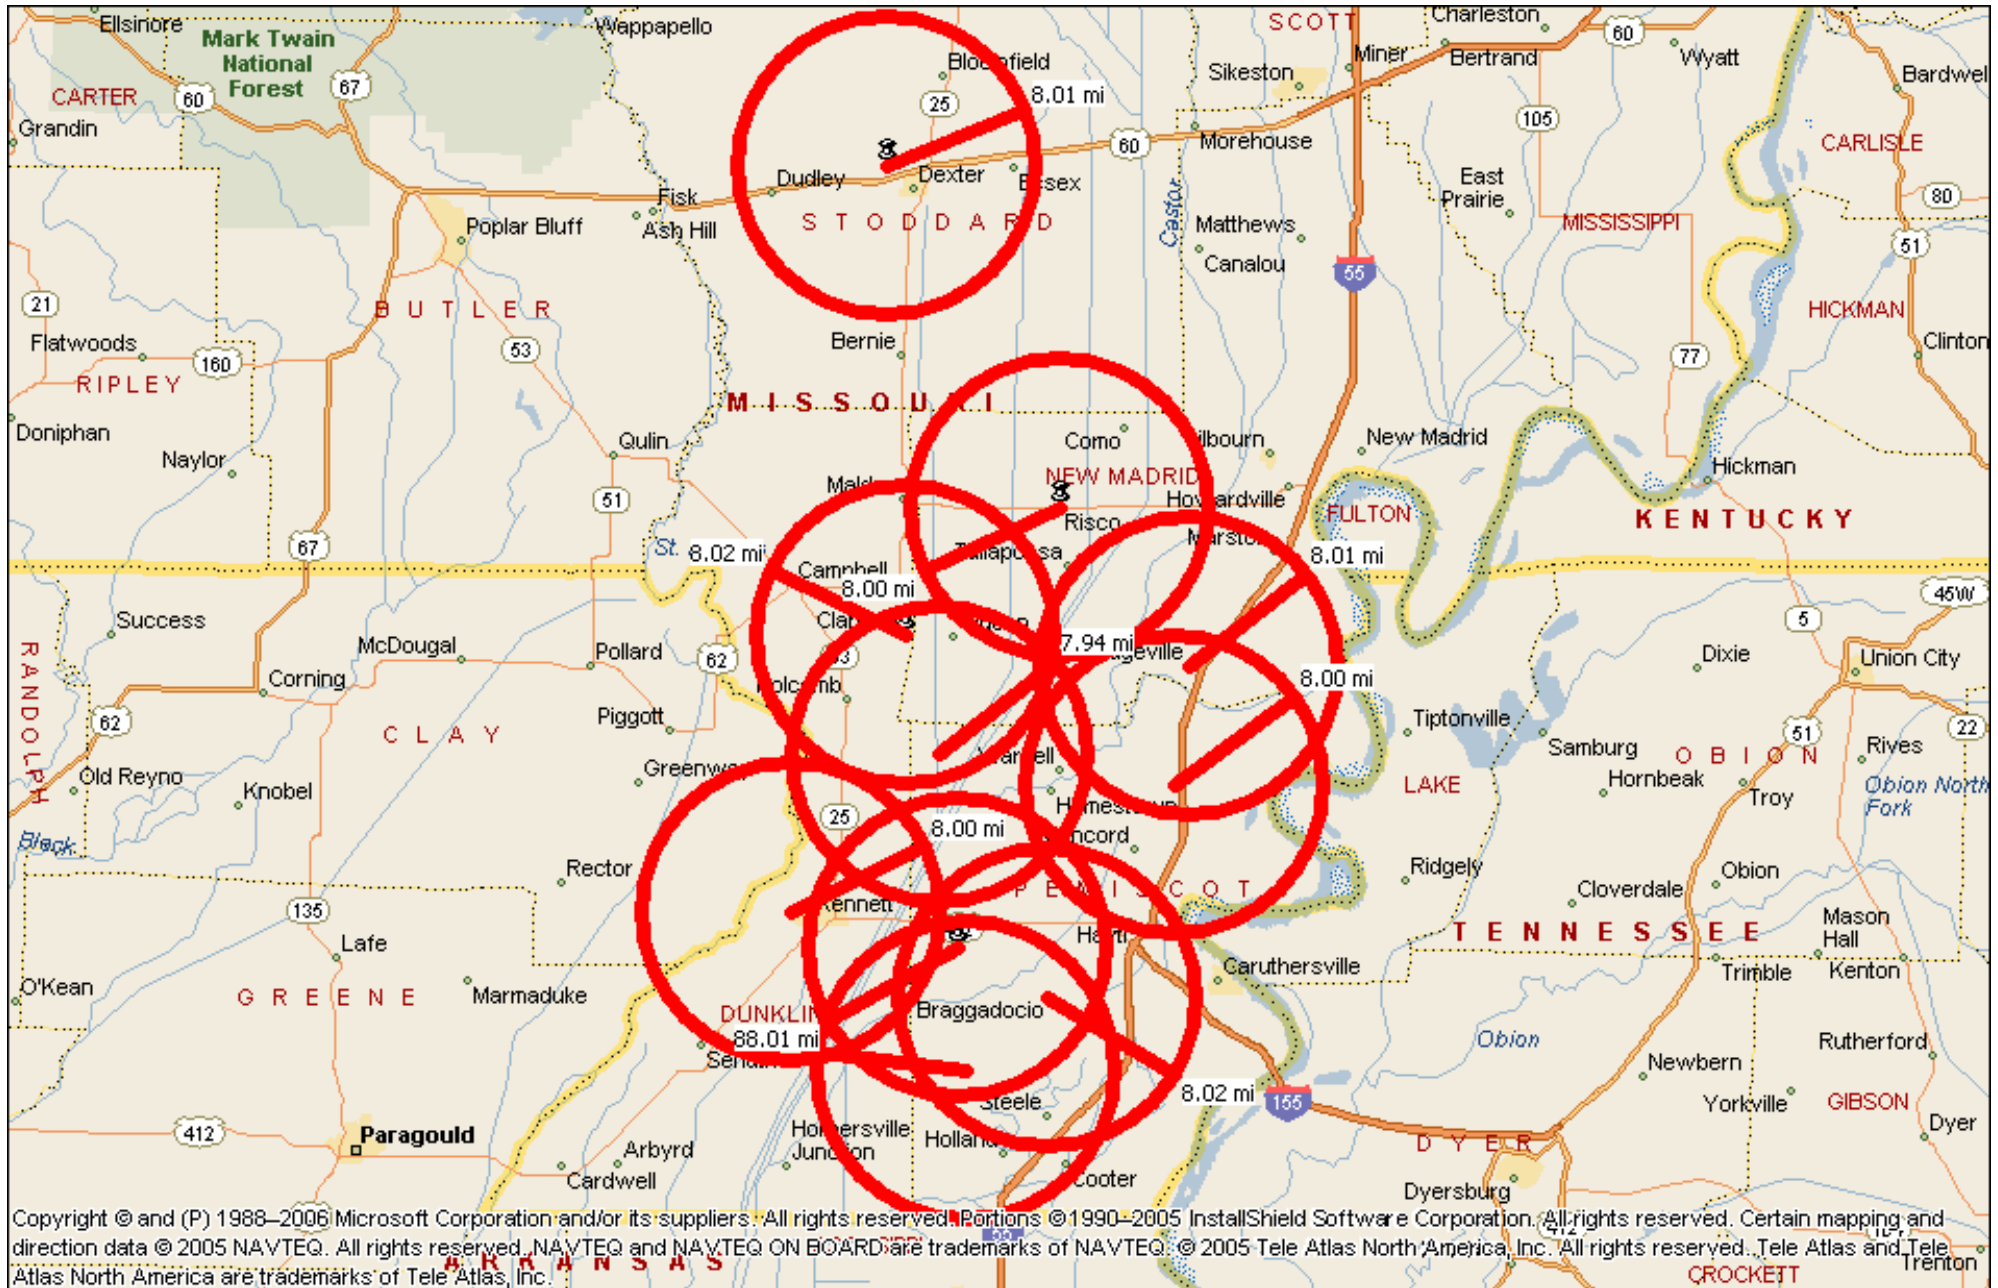

Missouri, United States, North America

Copyright © and (P) 1988–2006 Microsoft Corporation and/or its suppliers. All rights reserved. Portions © 1990–2005 InstallShield Software Corporation. All rights reserved. Certain mapping and direction data © 2005 NAVTEQ. All rights reserved. NAVTEQ and NAVTEQ ON BOARD are trademarks of NAVTEQ. © 2005 Tele Atlas North America, Inc. All rights reserved. Tele Atlas and Tele Atlas North America are trademarks of Tele Atlas, Inc.

Pushpins

§ My Pushpins

Copyright © and (P) 1988–2006 Microsoft Corporation and/or its suppliers. All rights reserved. <http://www.microsoft.com/mappoint/> © Portions © 1990–2005 InstallShield Software Corporation. All rights reserved. Certain mapping and direction data © 2005 NAVTEQ. All rights reserved. The Data for areas of Canada includes information taken with permission from Canadian authorities, including: © Her Majesty the Queen in Right of Canada, © Queen's Printer for Ontario. NAVTEQ and NAVTEQ ON BOARD are trademarks of NAVTEQ. © 2005 Tele Atlas North America, Inc. All rights reserved. Tele Atlas and Tele Atlas North America are trademarks of Tele Atlas, Inc.